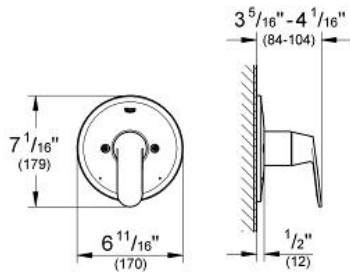

EUROSMART COSMOPOLITAN Pressure Balance Valve Trim

MODEL # 19411000

Pure Freude
an Wasser

GROHE

ADA

Product Description:
EUROSMART COSMOPOLITAN
Pressure Balance Valve Trim

Standard Specification:

- Escutcheon with wall sealing
- Max Flow Rate 2.5 gpm at 80 psi (9.5 L/min)