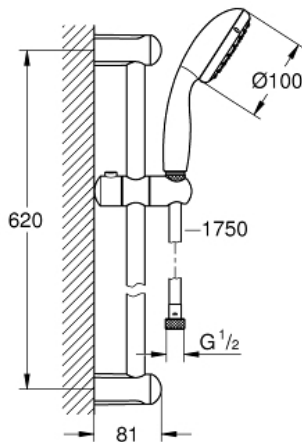

NEW TEMPESTA 100 Shower Rail Set 2 Sprays

MODEL # 2759810E

Pure Freude
an Wasser

Product Description:
NEW TEMPESTA 100
Shower Rail Set 2 Sprays

Standard Specification:

- Consisting of:
- Hand shower New Tempesta 100 (27 597 10E)
- 24" shower bar (27 523)
- RelaxaFlex 69" plastic shower hose (28 154)
- **GROHE EcoJoy** 1.5 gpm (5.7 l/min) flow restrictor
- **GROHE DreamSpray** perfect spray pattern
- **GROHE StarLight** chrome finish
- **SpeedClean** anti-lime system
- Inner WaterGuide for a longer life
- Min. recommended pressure: 15 psi (1.0 bar)

Applicable Codes & Standards:

- Energy Policy Act of 1992
- ASME A112.18.1/CSA B125.1
- EPA WaterSense®

Color:

- 2759810E StarLight Chrome