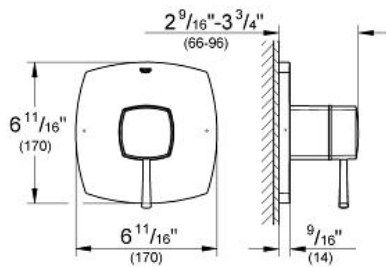

GRANDERA Single Function Valve Trim Kit with Control Module

MODEL # 19933000

Pure Freude
an Wasser

GROHE

ADA

Product Description:

GRANDERA

Single Function Valve Trim Kit with Control Module

Standard Specification:

- GROHE StarLight chrome finish
- For shower only or shower/tub with diverter applications
- Integrated bypass option when used with diverter tub spout
- Requires GrohFlex universal rough-In box (35 026 000) (sold separately)
- GROHE SilkMove
- 6.1 gpm (23 l/min) at 45 psi