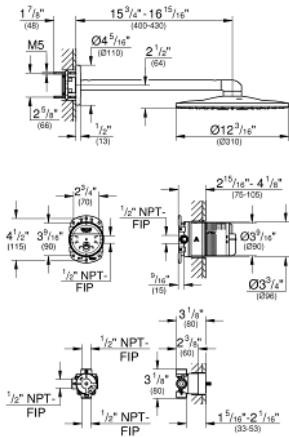

RAINSHOWER 310  
SMARTACTIVE  
Shower Head Set 2 Sprays  
MODEL # 26502000

Pure Freude  
an Wasser

**Product Description:**  
RAINSHOWER 310 SMARTACTIVE  
Shower Head Set 2 Sprays

**Standard Specification:**

- Consisting of:
  - Rainshower 310 SmartActive shower head
  - 2 Spray patterns:
    - GROHE PureRain, ActiveRain
  - Includes 16" shower arm
  - 1.75 gpm
  - **GROHE DreamSpray** perfect spray pattern
  - **GROHE StarLight** chrome finish
  - **SpeedClean** anti-lime system
  - Inner WaterGuide for a longer life
  - Rough-in set for shower head
  - 2-Way diverter rough-in set 29 900 000 (Trim set to be ordered separately)

**Applicable Codes & Standards:**

- Energy Policy Act of 1992
- ASME A112.18.1/CSA B125.1
- US Federal and State material regulations

**Color:**

- 26502000 StarLight Chrome