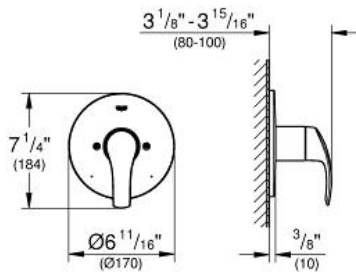

EUROSMART
Pressure Balance Valve Trim
MODEL # 19458002

Pure Freude
an Wasser

GROHE

ADA

Product Description:
EUROSMART
Pressure Balance Valve Trim

Standard Specification:

- For use with GrohSafe Universal Pressure Balance Rough-In Valve (35 015 000)
- GROHE StarLight chrome finish
- Metal lever handle

Applicable Codes & Standards:

- ASME A112.18.1/CSA B125.1
- ICC/ANSI A117.1

Color:

- 19458002 StarLight Chrome