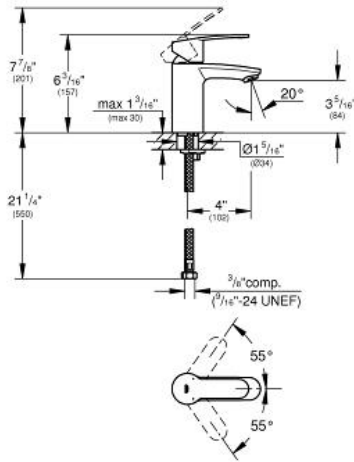

EUROSTYLE COSMOPOLITAN Single-Handle Bathroom Faucet S- Size

MODEL # 2304200A

Pure Freude
an Wasser

Product Description:
EUROSTYLE COSMOPOLITAN
Single-Handle Bathroom Faucet S-Size

Standard Specification:

- GROHE EcoJoy technology for less water and perfect flow
- Single hole installation
- GROHE SilkMove 1.4" (35 mm) ceramic cartridge
- GROHE StarLight chrome finish
- Adjustable flow rate limiter
- Stainless steel flex lines
- GROHE QuickFix installation system with centering support
- Max flow rate: 1.2 gpm (4.56 L/min)