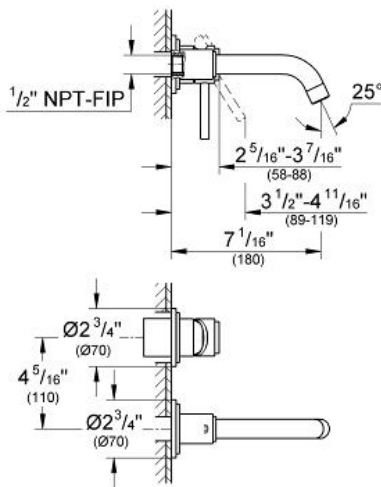

ATRIO  
Two-Hole Wall Mount Bathroom  
Faucet S-Size  
MODEL # 1929100A

Pure Freude  
an Wasser

**Product Description:**  
ATRIO  
Two-Hole Wall Mount Bathroom Faucet S-Size

- Standard Specification:**
- Wall mount
  - Final installation set for:
  - 32 641
  - Without concealed body
  - **GROHE StarLight** chrome finish
  - Separate escutcheons  $\varnothing$  2 3/4"
  - 7 1/16" (180 mm) spout reach
  - Center distance 4 5/16" (110 mm)
  - Max flow rate: 1.2 gpm (4.56 L/min)

- Applicable Codes & Standards:**
- Energy Policy Act of 1992
  - NSF 61
  - ASME A112.18.1/CSA B125.1
  - US Federal and State material regulations
  - EPA WaterSense®
  - ICC/ANSI A117.1

**Color:**  
 1929100A StarLight Chrome