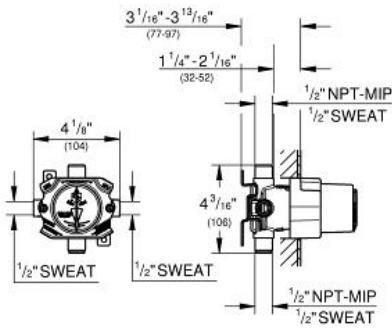

GROHSAFE Universal Pressure Balance Rough- In valve

MODEL # 35066001

Pure Freude
an Wasser

GROHE

Product Description:
GROHSAFE
Universal Pressure Balance Rough-In valve

Standard Specification:

- 1/2" direct sweat inlets
- 1/2" Universal outlets
- Includes Blue Core cartridge
- 265° comfort range
- Handle limit stop
- Check valves
- Includes plug for 3-port installation
- Includes metal support bracket
- Universal connection is 1/2" male threads by copper sweat
- No service stops
- Optional extension kit (47 996 000) available
- Max flow rate (top port) 3.7 gpm at 45 psi (14 l/min), (bottom port) 4.0 gpm at 45 psi (15 l/min)

Applicable Codes & Standards:

- ASME A112.18.1/CSA B125.1

Color:

- 35066001 StarLight Chrome