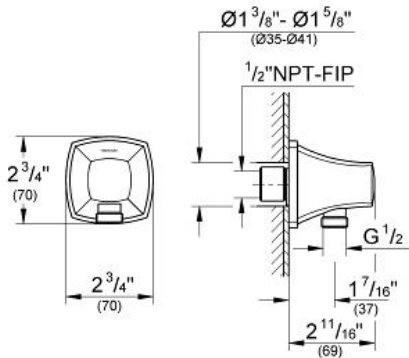

GRANDERA
Shower Outlet Elbow
MODEL # 27971000

Pure Freude
an Wasser

Product Description:
GRANDERA
Shower Outlet Elbow

Standard Specification:

- 1/2" NPT connection thread(s)
- GROHE StarLight chrome finish

Applicable Codes & Standards:

- Energy Policy Act of 1992
- ASME A112.18.1/CSA B125.1

Color:
 27971000 StarLight Chrome