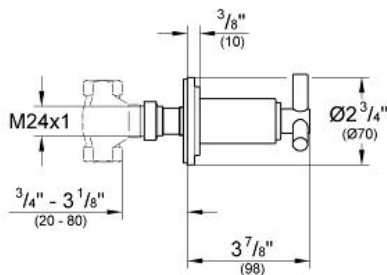

ATRIO  
Volume Control Trim  
MODEL # 19888000

Pure Freude  
an Wasser

GROHE

**Product Description:**  
ATRIO  
Volume Control Trim

**Standard Specification:**

- GROHE StarLight chrome finish
- For use with Rough-In Valve (29 273) or (29 274)
- GROHE SilkMove
- Atrio Trio spoke handle

**Applicable Codes & Standards:**

- Energy Policy Act of 1992
- ASME A112.18.1/CSA B125.1

**Color:**

- 19888000 StarLight Chrome