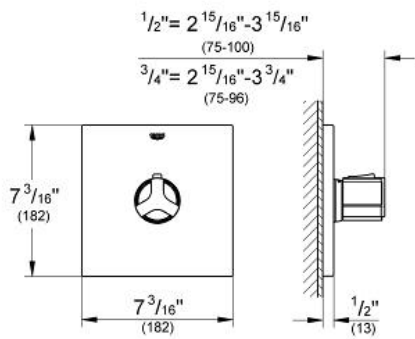

ALLURE  
Thermostat Trim  
MODEL # 19305000

Pure Freude  
an Wasser

GROHE

**Product Description:**  
ALLURE  
Thermostat Trim

**Standard Specification:**

- GROHE StarLight chrome finish
- For use with GrohTherm Rough-In Valve (34 331) or (34 397)