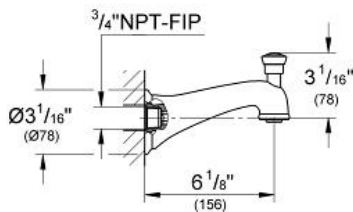

SEABURY
Tub Spout with Diverter
MODEL # 13603000

Pure Freude
an Wasser

GROHE

Product Description:
SEABURY
Tub Spout with Diverter

Standard Specification:

- Wall mount
- 3/4" connection thread
- For matching handle caps to replace the standard white caps see item (45 953)
- **GROHE StarLight** chrome finish