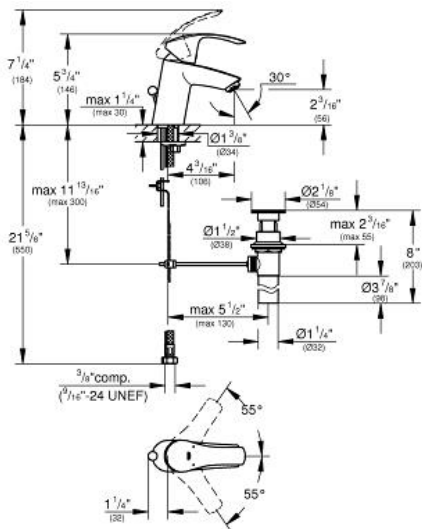

EUROSMART Single-Handle Bathroom Faucet S-Size

MODEL # 3264200A

Pure Freude
an Wasser

Product Description:

EUROSMART

Single-Handle Bathroom Faucet S-Size

Standard Specification:

- Single hole installation
- Metal lever handle
- **GROHE SilkMove** 1.4" (35 mm) ceramic cartridge
- **GROHE StarLight** chrome finish
- **GROHE EcoJoy** Mousseur 1.2 gpm
- Includes waste-set drain assembly
- Stainless steel flex lines
- **GROHE QuickFix** rapid installation system

Applicable Codes & Standards:

- Energy Policy Act of 1992
- NSF 61
- ASME A112.18.1/CSA B125.1
- US Federal and State material regulations
- EPA WaterSense®
- ICC/ANSI A117.1

Color:

- 3264200A StarLight Chrome