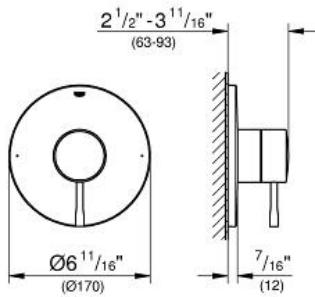

ESSENCE
Pressure Balance Valve Shower
Diverter Trim

MODEL # 19347001

Pure Freude
an Wasser

GROHE

ADA

C

Product Description:

ESSENCE

Pressure Balance Valve Shower Diverter Trim

Standard Specification:

- Final installation set for:
- Requires GrohFlex Universal Rough-In Box (35 026 000)
- **GROHE StarLight** chrome finish

Applicable Codes & Standards: