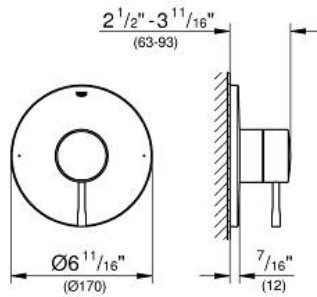

ESSENCE
Pressure Balance Valve Trim
MODEL # 19347EN1

Pure Freude
an Wasser

GROHE

ADA

C

Product Description:
ESSENCE
Pressure Balance Valve Trim

Standard Specification:

- Final installation set for:
- Requires GrohFlex Universal Rough-In Box (35 026 000)
- **GROHE StarLight** finish

Applicable Codes & Standards:

- ASME A112.18.1/CSA B125.1
- ICC/ANSI A117.1

Color:

- 19347EN1 Brushed Nickel