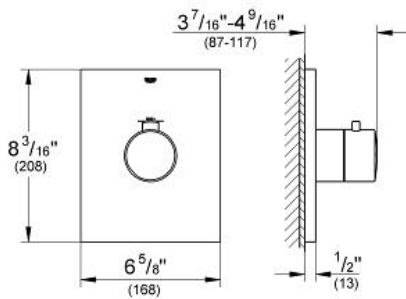

GROHTHERM F  
 Thermostatic Trim with  
 Temperature Control Module  
 MODEL # 27620000

Pure Freude  
 an Wasser

**Product Description:**  
**GROHTHERM F**  
 Thermostatic Trim with Temperature Control Module

**Standard Specification:**

- For high-flow, multiple outlet custom shower applications
- Requires separate volume controls
- **GROHE TurboStat**
- Requires GrohFlex universal rough-in box (35 026 000) (sold separately)
- **GROHE StarLight** chrome finish
- Metal handle for temperature control
- Exposed thermostatic temperature control with SafeStop at 100°F/38°C
- Rectangular metal wall escutcheon with concealed mounting seals
- Max Flow Rate: 14 gpm at 45 psi