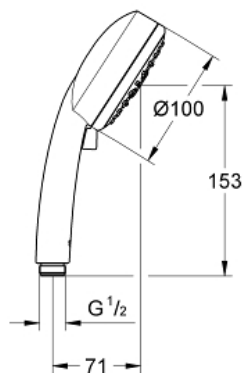

NEW TEMPESTA
COSMOPOLITAN 100
Hand Shower 4 Sprays
MODEL # 27575002

Pure Freude
an Wasser

GROHE

Product Description:
NEW TEMPESTA COSMOPOLITAN 100
Hand Shower 4 Sprays

Standard Specification:

- 4 Sprays: GROHE Rain O², Rain, Massage and Jet
- 2.5 gpm (9.5 l/min) flow limiter
- **GROHE DreamSpray** perfect spray pattern
- **GROHE StarLight** chrome finish
- **SpeedClean** anti-lime system
- Inner WaterGuide for a longer life
- Universal mounting system (fits all standard shower hoses)
- Min. recommended pressure: 15 psi (1.0 bar)

Applicable Codes & Standards:

- Energy Policy Act of 1992
- ASME A112.18.1/CSA B125.1

Color:

- 27575002 StarLight Chrome