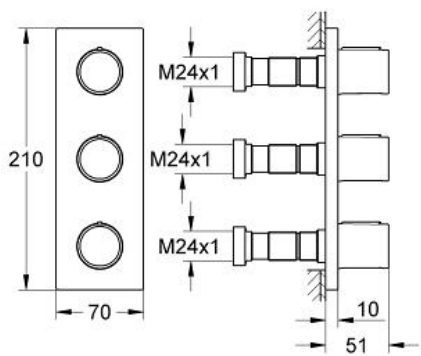

GROHTHERM F
Triple Volume Control Trim
MODEL # 27625000

Pure Freude
an Wasser

GROHE

Product Description:
GROHTHERM F
Triple Volume Control Trim

Standard Specification:

- GROHE StarLight chrome finish
- Metal handles for volume control
- Metal wall escutcheon with hidden fixing and hidden sealing
- Vertical and horizontal installation

Applicable Codes & Standards:

- Energy Policy Act of 1992
- ASME A112.18.1/CSA B125.1

Color:

- 27625000 StarLight Chrome