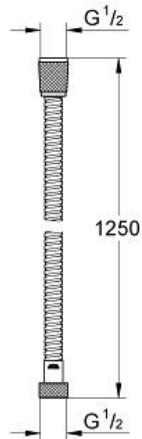

# RELEXAFLEX METAL LONGLIFE 49" Metal Longlife Hose

MODEL # 28142000

*Pure Freude  
an Wasser*

**GROHE**  
WAVES

**Product Description:**  
RELEXAFLEX METAL LONGLIFE  
49" Metal Longlife Hose

**Standard Specification:**

- 49"
- Metal
- Longlife
- Strengthened model
- Tensile strength: 750 N
- Pressure resistance: up to 16 bar
- Heat resistance 165°F
- AntiFold bend proof
- Universal connection G 1/2" x 1/2"
- **GROHE StarLight** chrome finish