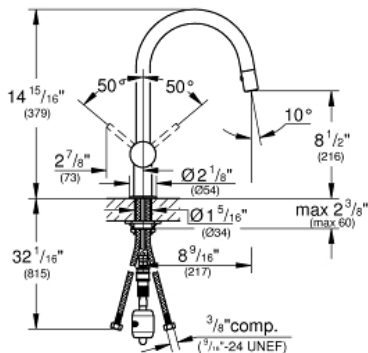

MINTA  
Single-Handle Kitchen Faucet  
MODEL # 31378000

Pure Freude  
an Wasser

**Product Description:**  
MINTA  
Single-Handle Kitchen Faucet

**Standard Specification:**

- Single hole installation
- **GROHE SilkMove** ceramic cartridge flow strainer
- Adjustable flow rate limiter
- Swivel Spout
- Extractable integrated trigger spray
- Automatic returning
- Integrated non-return valve
- Diverter: laminar spray/SpeedClean shower jet
- **SpeedClean** anti-lime system
- Automatic return to laminar spray
- Flexible hose connections
- Quick installation system
- Single Lever handle
- Variable Handle Positioning
- Spout Reach 8 9/16"
- Protected against backflow
- Max Flow Rate: 1.75 gpm (6.6 L/min)

**Applicable Codes & Standards:**

- Energy Policy Act of 1992
- NSF 61
- ASME A112.18.1/CSA B125.1
- US Federal and State material regulations
- ICC/ANSI A117.1

**Color:**

- 31378000 StarLight Chrome