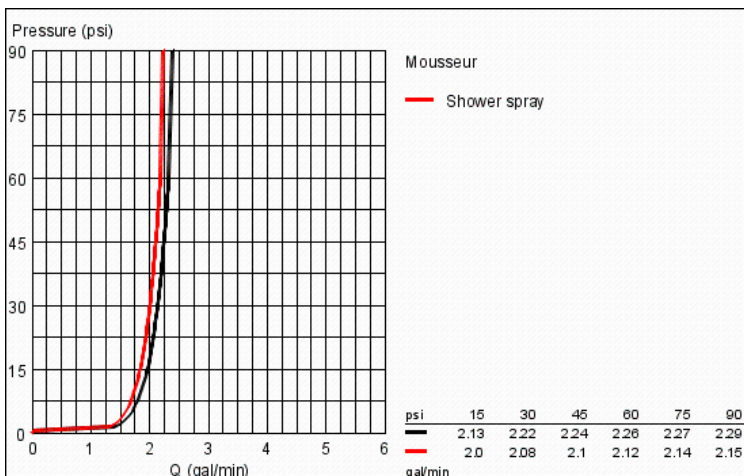

MINTA  
Single-Handle Kitchen Faucet  
MODEL # 31378000

Pure Freude  
an Wasser

**Product Description:**  
MINTA  
Single-Handle Kitchen Faucet

**Standard Specification:**

- Single hole installation
- **GROHE SilkMove** ceramic cartridge flow strainer
- Adjustable flow rate limiter
- Swivel Spout
- Extractable integrated trigger spray
- Automatic returning
- Integrated non-return valve
- Diverter: laminar spray/SpeedClean shower jet
- **SpeedClean** anti-lime system
- Automatic return to laminar spray
- Flexible hose connections
- Quick installation system
- Single Lever handle
- Variable Handle Positioning
- Spout Reach 8 9/16"
- Protected against backflow
- Max Flow Rate: 1.75 gpm (6.6 L/min)

**Applicable Codes & Standards:**

- Energy Policy Act of 1992
- NSF 61
- ASME A112.18.1/CSA B125.1
- US Federal and State material regulations
- ICC/ANSI A117.1

**Color:**

- 31378000 StarLight Chrome