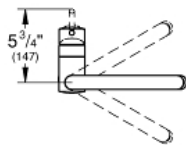

MINTA  
Single-Handle Kitchen Faucet  
MODEL # 31378000

Pure Freude  
an Wasser

**Product Description:**  
MINTA  
Single-Handle Kitchen Faucet

**Standard Specification:**

- Single hole installation
- **GROHE SilkMove** ceramic cartridge flow strainer
- Adjustable flow rate limiter
- Swivel Spout
- Extractable integrated trigger spray
- Automatic returning
- Integrated non-return valve
- Diverter: laminar spray/SpeedClean shower jet
- **SpeedClean** anti-lime system
- Automatic return to laminar spray
- Flexible hose connections
- Quick installation system
- Single Lever handle
- Variable Handle Positioning
- Spout Reach 8 9/16"
- Protected against backflow
- Max Flow Rate: 1.75 gpm (6.6 L/min)