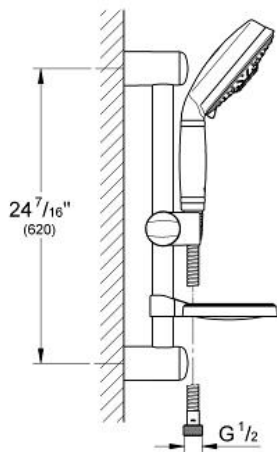

# RAINSHOWER RUSTIC 130 Shower Set

MODEL # 27140000

Pure Freude  
an Wasser

**GROHE**

**Product Description:**  
RAINSHOWER RUSTIC 130  
Shower Set

**Standard Specification:**

- Rainshower Rustic hand-held shower (27 129)
- 24" shower bar (28 666)
- 69" shower hose (28 025)
- Soap dish
- **GROHE StarLight** chrome finish
- **SpeedClean** anti-lime system
- Twistfree to prevent hose from twisting
- Max Flow Rate 2.5 gpm at 80 psi (9.5 L/min)

**Applicable Codes & Standards:**

- Energy Policy Act of 1992
- ASME A112.18.1/CSA B125.1

**Color:**

- 27140000 StarLight Chrome