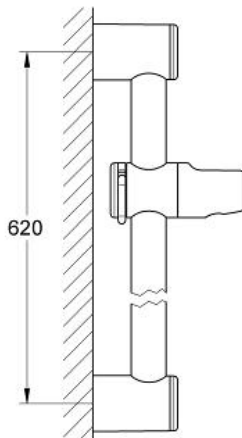

RELEXA
24" Shower Bar
MODEL # 28620000

Pure Freude
an Wasser

GROHE

Product Description:
RELEXA
24" Shower Bar

Standard Specification:

- Diameter: 1 1/8"
- With wall holders
- Glide element and swivel hand shower holder
- Adjustable angle of hand shower by click stop device
- Adjustable height via click stop
- **GROHE StarLight** chrome finish

Applicable Codes & Standards:

- Energy Policy Act of 1992
- ASME A112.18.1/CSA B125.1

Color:

- 28620000 StarLight Chrome