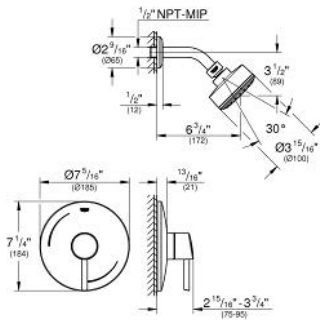

CONCETTO
Shower Combination
MODEL # 3507510A

Pure Freude
an Wasser

GROHE

ADA

Product Description:
CONCETTO
Shower Combination

Standard Specification:

- GROHE StarLight chrome finish
- Metal lever handle
- New Tempesta shower head (26 366), 1.75 gpm
- 5 5/8" (142 mm) Tubular shower arm (27 414)
- CALGreen/CEC compliant
- ADA Compliant
- For use with GrohSafe rough-in valves (35 015), (35 064), (35 065), (35 066)