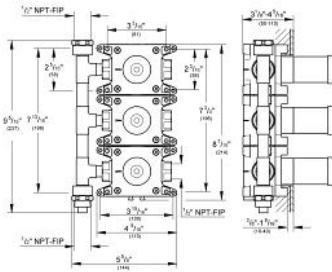

RAPIDO C

Rough-in for triple volume control 27 625

MODEL # 35032000

Pure Freude
an Wasser

ADA

Product Description:

RAPIDO C

Rough-in for triple volume control 27 625

Standard Specification:

- For grid installation of GrohTherm F Custom Shower system and GrohFlex
- Built-in box with removable protection cover
- For masonry and drywall installation
- Fixing points for front and back wall
- Body of DR brass
- Pre-assembled ceramic headpart 3/4"
- 1/2" NPT connection thread(s)