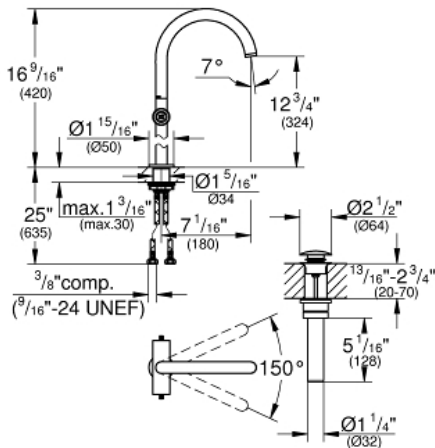

ATRIO  
Single-Hole Bathroom Faucet XL-  
Size

MODEL # 21046003

Pure Freude  
an Wasser

GROHE

**Product Description:**

ATRIO  
Single-Hole Bathroom Faucet XL-Size

**Standard Specification:**

- GROHE StarLight chrome finish
- GROHE SilkMove ceramic cartridge
- Swivel tubular spout with flow control and stop limiter
- 1/2" (13mm) ceramic cartridge (90° turn)
- Push-open 1 1/4" (32mm) waste set
- For free-standing bath sinks
- Handles sold separately
- Less handles – order (18 026) or (18 027) (sold separately)
- Flow rate: 1.2 gpm (4.5 l/min)

**Applicable Codes & Standards:**

- Energy Policy Act of 1992
- NSF 61
- ASME A112.18.1/CSA B125.1
- US Federal and State material regulations
- EPA WaterSense®

**Color:**

- 21046003 StarLight Chrome