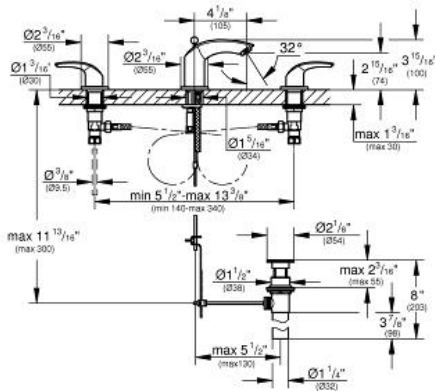

EUROSMART 8" Widespread Two-Handle Bathroom Faucet S-Size

MODEL # 2029400A

Pure Freude
an Wasser

GROHE

Product Description:

EUROSMART

8" Widespread Two-Handle Bathroom Faucet S-Size

Standard Specification:

- GROHE EcoJoy technology for less water and perfect flow
- GROHE StarLight chrome finish
- 1/2" (13mm) ceramic cartridge (90° turn)
- 1 1/4" pop-up waste set
- GROHE QuickFix installation system with centering support
- Union nut with 7/16" drilling
- Max. flow rate 1.2 gpm at 60 psi (4.5 l/min)