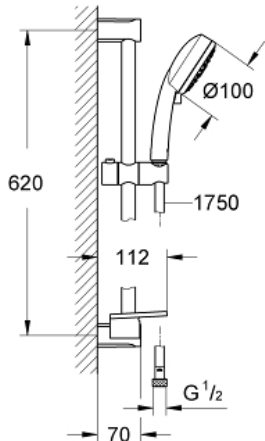

NEW TEMPESTA
COSMOPOLITAN 100
Shower Rail Set 4 Sprays
MODEL # 27577002

Pure Freude
an Wasser

GROHE

Product Description:
NEW TEMPESTA COSMOPOLITAN 100
Shower Rail Set 4 Sprays

Standard Specification:

- Consisting of:
- Hand shower (27 575 000)
- 24" shower bar (27 521)
- RelexaFlex 69" plastic shower hose (28 154)
- **GROHE EasyReach** tray (27 596)
- 2.5 gpm (9.5 l/min) flow limiter
- **GROHE DreamSpray** perfect spray pattern
- **GROHE StarLight** chrome finish
- **SpeedClean** anti-lime system
- Inner WaterGuide for a longer life
- Min. recommended pressure: 15 psi (1.0 bar)

Applicable Codes & Standards:

- Energy Policy Act of 1992
- ASME A112.18.1/CSA B125.1

Color:

- 27577002 StarLight Chrome