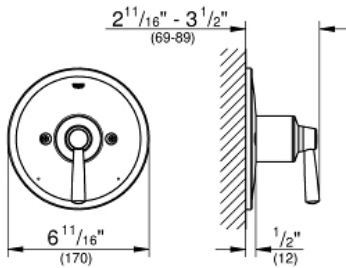

ARDEN
Pressure Balance Valve Trim
MODEL # 19312001

Pure Freude
an Wasser

GROHE

ADA

Product Description:
ARDEN
Pressure Balance Valve Trim

Standard Specification:

- GROHE SilkMove
- GROHE StarLight chrome finish
- Arden lever handle
- For use with Grohsafe Rough-In Valve (35 015)

Applicable Codes & Standards:

- ASME A112.18.1/CSA B125.1
- ICC/ANSI A117.1

Color:

- 19312001 StarLight Chrome