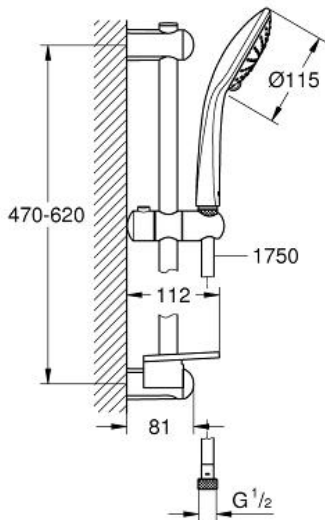

EUPHORIA 110 DUO
Shower Rail Set 2 Sprays

MODEL # 27242001

Pure Freude
an Wasser

GROHE

Product Description:
EUPHORIA 110 DUO
Shower Rail Set 2 Sprays

Standard Specification:

- Consisting of:
- Euphoria hand shower (27 238 000)
- 24" shower bar (27 499 000)
- 69" Silverflex shower hose (28 388 000)
- **GROHE EasyReach** tray (27 596)
- 2.5 gpm (9.5 l/min) flow limiter
- **GROHE DreamSpray** perfect spray pattern
- **GROHE SprayDimmer** (flow rate reduction)
- **GROHE StarLight** chrome finish
- GROHE QuickFix (upper bracket adjustable for adaption to existing drilling holes)
- **SpeedClean** anti-lime system
- Inner WaterGuide for a longer life
- Twistfree to prevent hose from twisting
- Suitable for instantaneous heater
- Min. recommended pressure: 15 psi (1.0 bar)

Applicable Codes & Standards:

- Energy Policy Act of 1992
- ASME A112.18.1/CSA B125.1

Color:

- 27242001 StarLight Chrome