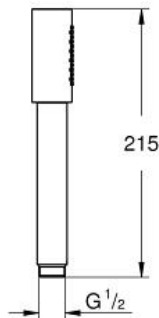

SENA STICK
Hand Shower
MODEL # 28341000

Pure Freude
an Wasser

Product Description:
SENA STICK
Hand Shower

Standard Specification:

- 1 Spray: Normal
- Metal
- 2.5 gpm (9.5 l/min) flow limiter
- **GROHE DreamSpray** perfect spray pattern
- **GROHE StarLight** chrome finish
- **SpeedClean** anti-lime system
- Inner WaterGuide for a longer life
- Universal mounting system (fits all standard shower hoses)
- Suitable for instantaneous heater

Applicable Codes & Standards:

- Energy Policy Act of 1992
- ASME A112.18.1/CSA B125.1

Color:

- 28341000 StarLight Chrome