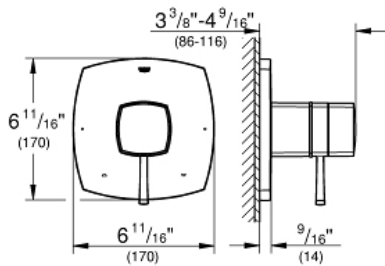

GRANDERA  
Dual Function Pressure Balance  
Trim with Control Module

MODEL # 19946000

Pure Freude  
an Wasser

GROHE

**Product Description:**

**GRANDERA**

**Dual Function Pressure Balance Trim with Control Module**

**Standard Specification:**

- GROHE StarLight chrome finish
- Integrated volume control
- 2-way diverter function
- Requires GrohFlex universal rough-in box (35 026 000) (sold separately)
- 5.3 gpm (20 l/min) at 45 psi (bottom outlet)
- 2.9 gpm (11 l/min) at 45 psi (top outlet)
- Metal trim plate