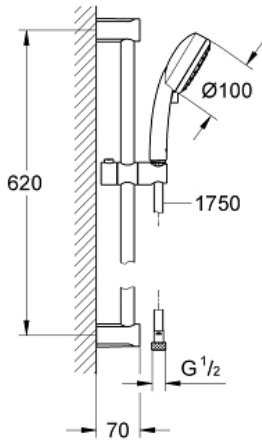

NEW TEMPESTA
 COSMOPOLITAN 100
 Shower Rail Set 2 Sprays
 MODEL # 2757820E

Pure Freude
 an Wasser

Product Description:
 NEW TEMPESTA COSMOPOLITAN 100
 Shower Rail Set 2 Sprays

Standard Specification:

- Consisting of:
- Hand shower New Tempesta Cosmopolitan 100 (27 571 20E)
- 24" shower bar (27 521)
- RelaxaFlex 69" plastic shower hose (28 154)
- GROHE EcoJoy 1.5 gpm (5.7 l/min) flow restrictor
- GROHE DreamSpray perfect spray pattern
- GROHE StarLight chrome finish
- SpeedClean anti-lime system
- Inner WaterGuide for a longer life
- Min. recommended pressure: 15 psi (1.0 bar)

Applicable Codes & Standards:

- EPA WaterSense®

Color:

- 2757820E StarLight Chrome