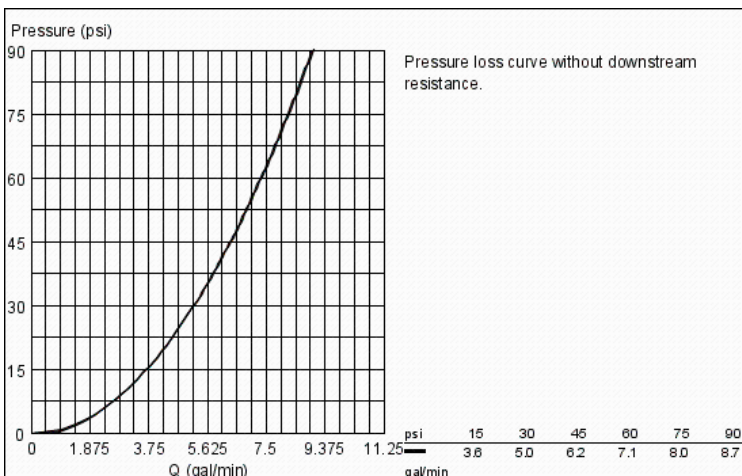

Color:

- 19843BE0 Polished nickel