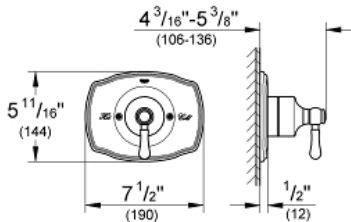

Color:

- 19843BE0 Polished nickel