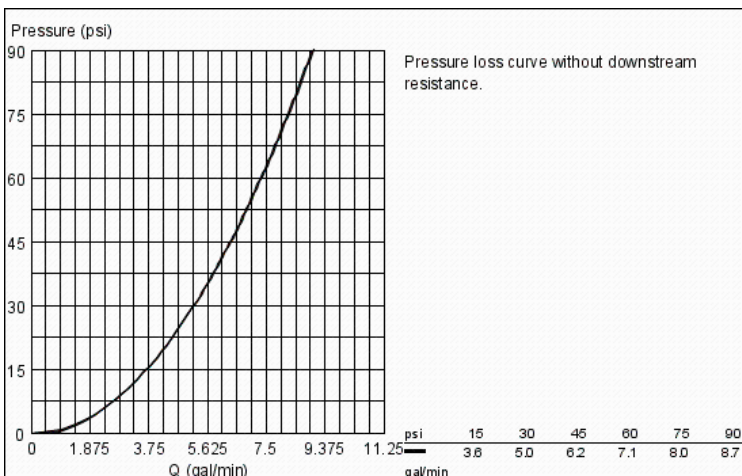

Color:

- 19843EN0 Brushed Nickel InfinityFinish