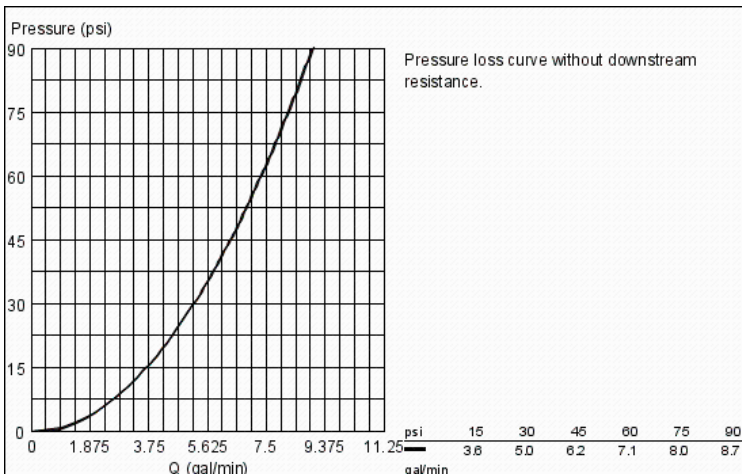

Color:

- ☐ 19843000 StarLight Chrome