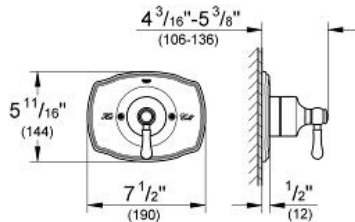

GROHTHERM 2000 AUTHENTIC Single Function Valve Trim Kit with Control Module

MODEL # 19843000

Pure Freude
an Wasser

ADA

Product Description:

GROHTHERM 2000 AUTHENTIC

Single Function Valve Trim Kit with Control Module

Standard Specification:

- For shower only or shower/tub with diverter applications
- Integrated bypass option when used with diverter tub spout
- Requires GroFlex universal rough-in box (35 026 000) (sold separately)
- **GROHE SilkMove**
- **GROHE StarLight** chrome finish
- 6.1 gpm (23 l/min) at 45 psi

MODEL # 19843BE0

*Pure Freude
an Wasser*

Product Description:

GROHTHERM 2000 AUTHENTIC

Single Function Valve Trim Kit with Control Module

Standard Specification:

- For shower only or shower/tub with diverter applications
- Integrated bypass option when used with diverter tub spout
- Requires GrohFlex universal rough-in box (35 026 000) (sold separately)
- **GROHE SilkMove**
- **GROHE StarLight** chrome finish
- 6.1 gpm (23 l/min) at 45 psi