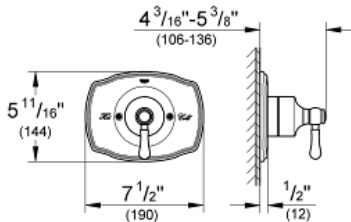

Color:

- 19843EN0 Brushed Nickel InfinityFinish