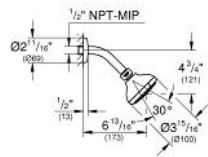

EUROSMART
Pressure Balance Valve Bathtub/
Shower Combo Faucet
MODEL # 3501420A

Pure Freude
an Wasser

GROHE

Product Description:

EUROSMART

Pressure Balance Valve Bathtub/Shower Combo Faucet

Standard Specification:

- Shower arm
- **GROHE StarLight** chrome finish

Applicable Codes & Standards:

- ASME A112.18.1/CSA B125.1
- EPA WaterSense®
- ICC/ANSI A117.1

Color:

- 3501420A StarLight Chrome