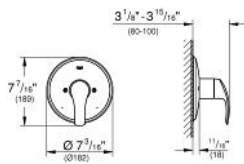

EUROSMART
Pressure Balance Valve Bathtub/
Shower Combo Faucet
MODEL # 3501420A

Pure Freude
an Wasser

GROHE

Product Description:

EUROSMART

Pressure Balance Valve Bathtub/Shower Combo Faucet

Standard Specification:

- Shower arm
- **GROHE StarLight** chrome finish

Applicable Codes & Standards:

- ASME A112.18.1/CSA B125.1
- EPA WaterSense®
- ICC/ANSI A117.1

Color:

- 3501420A StarLight Chrome