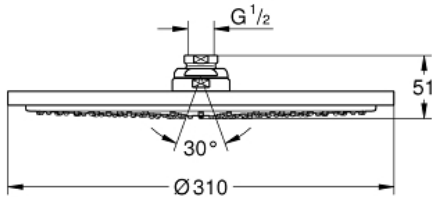

RAINSHOWER COSMOPOLITAN
310
Shower Head 1 Spray
MODEL # 27478000

Pure Freude
an Wasser

Product Description:
RAINSHOWER COSMOPOLITAN 310
Shower Head 1 Spray

Standard Specification:

- Rain spray pattern (1 spray-rain)
- 12 1/4"
- Metal
- 20° swivel ball joint ($\pm 20^\circ$)
- 1/2" Connection thread
- 2.5 gpm (9.5 l/min) flow limiter
- **GROHE DreamSpray** perfect spray pattern
- **GROHE StarLight** chrome finish
- **SpeedClean** anti-lime system
- Suitable for instantaneous heater
- Min. recommended pressure: 15 psi (1.0 bar)
- Max Flow Rate 2.5 gpm at 80 psi (9.5 L/min)