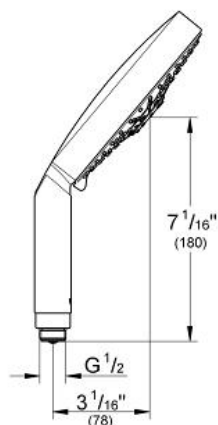

RAINSHOWER COSMOPOLITAN
160
Hand Shower 4 Sprays
MODEL # 27085000

Pure Freude
an Wasser

Product Description:
RAINSHOWER COSMOPOLITAN 160
Hand Shower 4 Sprays

Standard Specification:

- GROHE StarLight chrome finish
- SpeedClean anti-lime system
- Universal mounting system (fits all standard shower hoses)
- Suitable for instantaneous heater
- Max Flow Rate 2.5 gpm at 80 psi (9.5 L/min)

Applicable Codes & Standards:

- Energy Policy Act of 1992
- ASME A112.18.1/CSA B125.1

Color:

- 27085000 StarLight Chrome