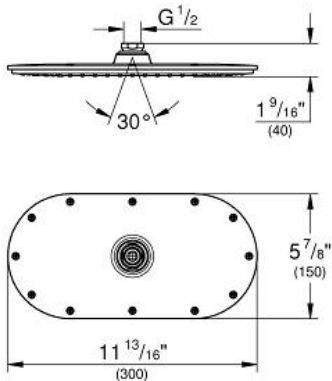

RAINSHOWER VERIS 300

Shower Head 1 Spray

MODEL # 27471000

Pure Freude
an Wasser

Product Description:
RAINSHOWER VERIS 300
Shower Head 1 Spray

Standard Specification:

- Rain spray pattern (1 spray-rain)
- Metal
- Ball joint with turning angle $\pm 15^\circ$
- 1/2" Connection thread
- 2.5 gpm (9.5 l/min) flow limiter
- **GROHE DreamSpray** perfect spray pattern
- **GROHE StarLight** chrome finish
- **SpeedClean** anti-lime system