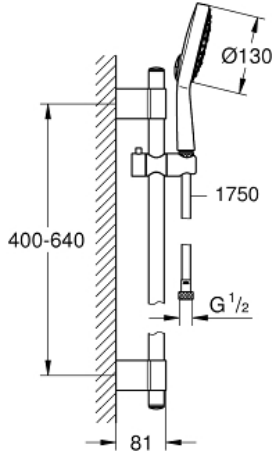

POWER&SOUL COSMOPOLITAN
130
Shower Set
MODEL # 27732000

Pure Freude
an Wasser

GROHE

Product Description:
POWER&SOUL COSMOPOLITAN 130
Shower Set

Standard Specification:

- Cosmopolitan Power&Soul 130 Hand shower (27 664 000)
- 24" shower bar (27 784 000)
- With wall holders
- 69" Silverflex shower hose (28 388 000)
- **GROHE DreamSpray** perfect spray pattern
- **GROHE StarLight** chrome finish
- **GROHE QuickFix Plus** adjustable distance between brackets for adaption to existing drilling holes
- **SpeedClean** anti-lime system
- Inner WaterGuide for a longer life
- Twistfree to prevent hose from twisting
- Suitable for instantaneous heater
- Max Flow Rate 2.5 gpm (9.5 L/min)
- Min. recommended pressure: 15 psi (1.0 bar)

Applicable Codes & Standards:

- Energy Policy Act of 1992
- ASME A112.18.1/CSA B125.1

Color:

- 27732000 StarLight Chrome