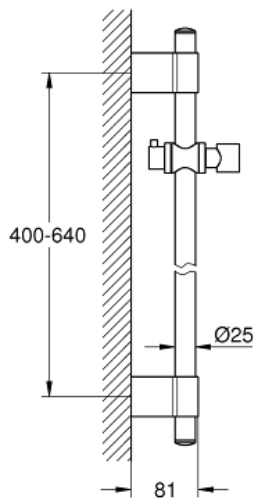

RAINSHOWER
24" Shower Bar
MODEL # 28797001

Pure Freude
an Wasser

GROHE

Product Description:
RAINSHOWER
24" Shower Bar

Standard Specification:

- With wall holders
- **GROHE QuickFix** (adjustable distance between wall shower holders for adaption to existing drillings)
- Suitable for Relexa handshowers:
 - Trio (28 793)
 - Champagne spray (28 794)
 - Massage (28 795)
 - Five (28 796)
- Suitable for Rainshower handshowers:
 - 5 1/8" Classic (28 764)
 - 6 1/4" Classic (28 765)
 - 5 1/8" Cosmopolitan (28 755)
 - 6 1/4" Cosmopolitan (28 756)
- **GROHE StarLight** chrome finish

Applicable Codes & Standards:

- Energy Policy Act of 1992
- ASME A112.18.1/CSA B125.1

Color:

- 28797001 StarLight Chrome