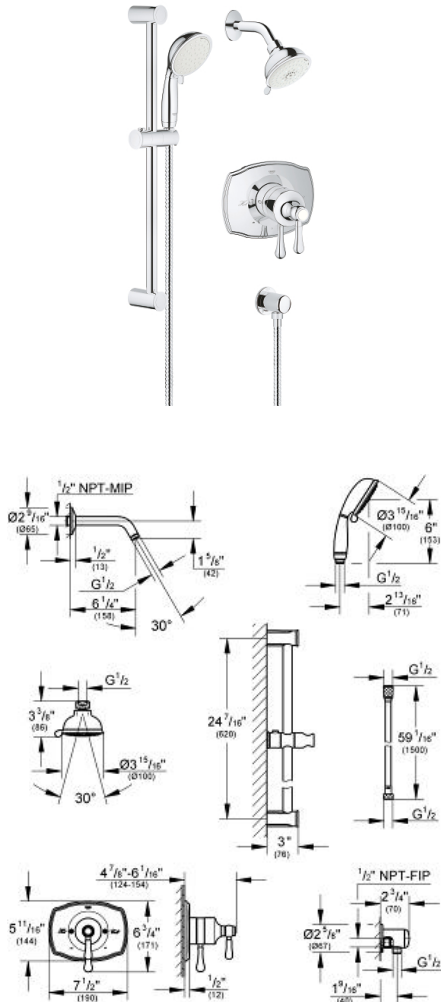

GROHFLEX SHOWER SET

Pressure Balance Valve

MODEL # 35053001

Pure Freude
an Wasser

GROHE

Product Description:

GROHFLEX SHOWER SET

Pressure Balance Valve

Standard Specification:

- Shower combination
- Consisting of:
 - New Tempesta Rustic 100 head shower IV 1.75 gpm (6.6 l/min) (26 045)
 - Relexa 6 5/8" shower arm (27 412)
 - GrohFlex PBV Authentic dual function (19 844)
 - New Tempesta Rustic 100 hand shower II, 1.75 gpm (6.6 l/min) (26 048)
 - Rotaflex shower hose (59") (28 417)
 - Relexa wall union (28 672)
- Requires GrohFlex Universal Rough-In Box (35 026)

Applicable Codes & Standards:

- Energy Policy Act of 1992
- ASME A112.18.1/CSA B125.1
- EPA WaterSense®

Color:

- 35053001 StarLight Chrome