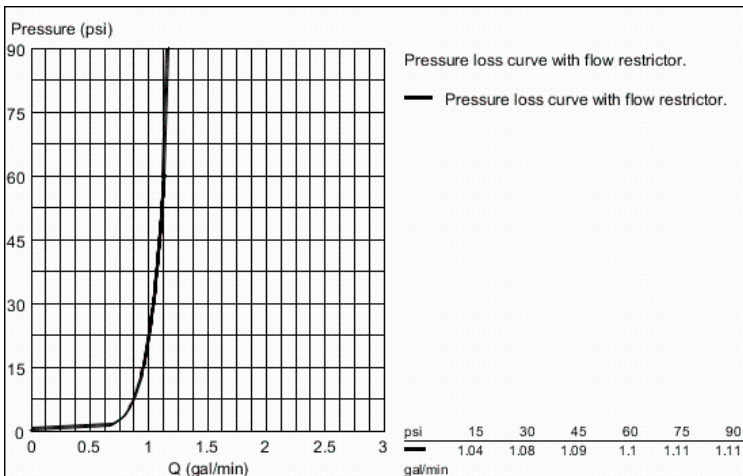

FAIRBORN
Single-Handle Bathroom Faucet
MODEL # 23399EN1

Pure Freude
an Wasser

Product Description:
FAIRBORN
Single-Handle Bathroom Faucet

- Standard Specification:**
- GROHE EcoJoy technology for less water and perfect flow
 - GROHE SilkMove 1.1" (28 mm) ceramic cartridge
 - GROHE StarLight finish
 - Max flow rate: 1.2 gpm (4.56 L/min)
 - 5 3/16" spout reach
 - 20" stainless steel braided steel flexible supply lines
 - Includes Metal Pop-up
 - Available at FERGUSON and Build.com

Color:
□ 23399EN1 Brushed Nickel

FAIRBORN
Single-Handle Bathroom Faucet
MODEL # 23399ZC0

Pure Freude
an Wasser

Product Description:
FAIRBORN
Single-Handle Bathroom Faucet

- Standard Specification:**
- GROHE EcoJoy technology for less water and perfect flow
 - GROHE SilkMove 1.1" (28 mm) ceramic cartridge
 - GROHE StarLight chrome finish
 - Max flow rate: 1.2 gpm (4.56 L/min)
 - 5 3/16" spout reach
 - 20" stainless steel braided steel flexible supply lines
 - Includes Metal Pop-up
 - Available at FERGUSON and Build.com