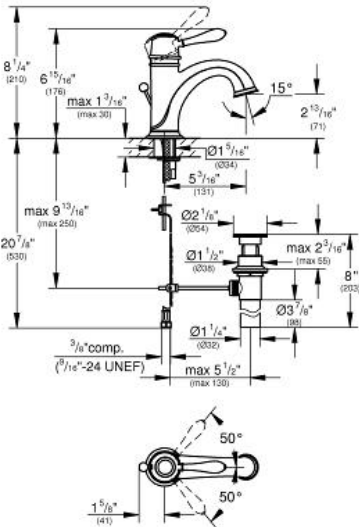

FAIRBORN
Single-Handle Bathroom Faucet
MODEL # 23399EN1

Pure Freude
an Wasser

Product Description:
FAIRBORN
Single-Handle Bathroom Faucet

- Standard Specification:**
- GROHE EcoJoy technology for less water and perfect flow
 - GROHE SilkMove 1.1" (28 mm) ceramic cartridge
 - GROHE StarLight finish
 - Max flow rate: 1.2 gpm (4.56 L/min)
 - 5 3/16" spout reach
 - 20" stainless steel braided steel flexible supply lines
 - Includes Metal Pop-up
 - Available at FERGUSON and Build.com

Color:
□ 23399EN1 Brushed Nickel

FAIRBORN
Single-Handle Bathroom Faucet
MODEL # 23399ZC0

Pure Freude
an Wasser

Product Description:
FAIRBORN
Single-Handle Bathroom Faucet

- Standard Specification:**
- GROHE EcoJoy technology for less water and perfect flow
 - GROHE SilkMove 1.1" (28 mm) ceramic cartridge
 - GROHE StarLight chrome finish
 - Max flow rate: 1.2 gpm (4.56 L/min)
 - 5 3/16" spout reach
 - 20" stainless steel braided steel flexible supply lines
 - Includes Metal Pop-up
 - Available at FERGUSON and Build.com