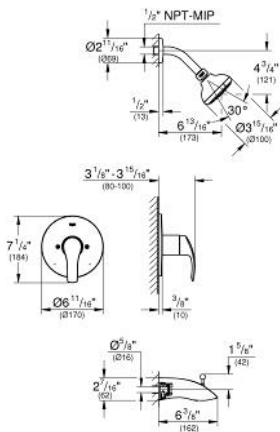

EUROSMART  
Pressure Balance Valve Bathtub/  
Shower Combo Faucet  
MODEL # 3501220A

Pure Freude  
an Wasser

GROHE

**Product Description:**

**EUROSMART**

**Pressure Balance Valve Bathtub/Shower Combo Faucet**

**Standard Specification:**

- Shower arm
- Bath spout with diverter (13 356)
- GROHE StarLight chrome finish

**Applicable Codes & Standards:**

- EPA WaterSense®

**Color:**

- 3501220A StarLight Chrome