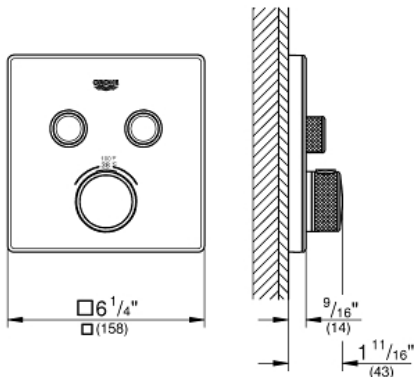

GROHTHERM SMARTCONTROL Dual Function Thermostatic Trim with Control Module

MODEL # 29164LS0

Pure Freude
an Wasser

GROHE

Product Description: GROHTHERM SMARTCONTROL Dual Function Thermostatic Trim with Control Module

Standard Specification:

- Final installation set for:
- Required rough-in-set sold separately (GROHE Rapido SmartBox 35 601 000)
- Metal wall escutcheon with **GROHE QuickFix** (covered escutcheon and shaft sealing, covered fixing), 6° angle adjustable
- 3/8" (10 mm) thin profile escutcheon
- **GROHE StarLight** finish
- SmartControl push for ON-OFF, turn for volume adjustment from EcoJoy to Full Flow
- Includes various icons to customize push buttons
- **GROHE TurboStat** Compact cartridge with wax thermoelement
- **GROHE SafeStop** safety button at 100°F/38°C
- Built-in check valve with dirt strainer
- Multiple outlets can be run simultaneously
- Cover plate in moon white acrylic glass
- Maximum flow performance combined: 7.7gpm (29L/min) @ 43.5 psi (3 bar)
- Optional flow reducer for CALGreen compliance included

Applicable Codes & Standards:

- ASME A112.18.1/CSA B125.1

Color:

- 29164LS0 Moon White