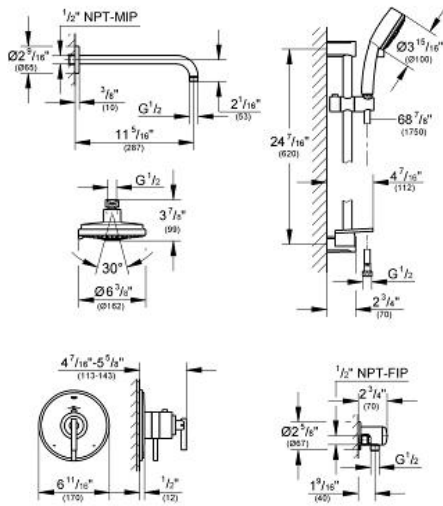

GROHFLEX SHOWER SET

Thermostat valve

MODEL # 35056000

Pure Freude
an Wasser

GROHE

Product Description: GROHFLEX SHOWER SET Thermostat valve

Standard Specification:

- Consisting of:
- Rainshower Cosmopolitan 160 Shower Head - 4 Spray, 2.5 gpm (27 135)
- Rainshower 12" shower arm (28 577)
- GroFlex THM Timeless dual function (19 849)
- New Tempesta Cosmopolitan 100 Shower Set - 4 spray, 2.5 gpm (27 577)
- Requires GroFlex Universal Rough-In Box (35 026)
- Relixa wall union (28 672)