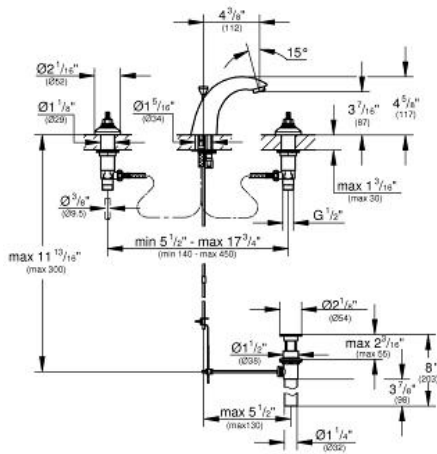

ARDEN
8" Widespread Two-Handle
Bathroom Faucet
MODEL # 2012100A

Pure Freude
an Wasser

Product Description:
ARDEN
8" Widespread Two-Handle Bathroom Faucet

- Standard Specification:**
- Handles sold separately
 - Cast spout with flow control
 - 1/2" (13mm) ceramic cartridge (90° turn)
 - 1 1/4" pop-up waste set
 - Pressure resistant flexible connection hoses (between spout and side valves)
 - **GROHE StarLight** chrome finish
 - Max flow rate: 1.2 gpm (4.56 L/min)

- Applicable Codes & Standards:**
- Energy Policy Act of 1992
 - NSF 61
 - ASME A112.18.1/CSA B125.1
 - US Federal and State material regulations
 - EPA WaterSense®

Color:
□ 2012100A StarLight Chrome