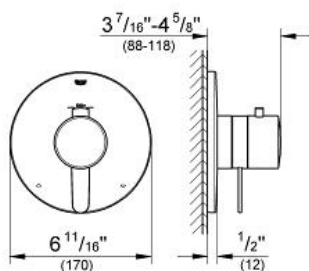

# EUROPLUS Dual Function Thermostatic Trim with Control Module

MODEL # 19878000

Pure Freude  
an Wasser

ADA

C

### Dual Function Thermostatic Trim with Control Module

## Standard Specification:

- For shower/tubs with non-diverter tub spout or for 2 shower outlet applications
- GROHE TurboStat technology
- Integrated volume control
- 2-way diverter function
- Requires GrohFlex universal rough-in box (35 026 000) (sold separately)
- GROHE SilkMove
- 6.3 gpm at 45 psi (bottom outlet)
- 3.2 gpm at 45 psi (top outlet)
- GROHE StarLight chrome finish