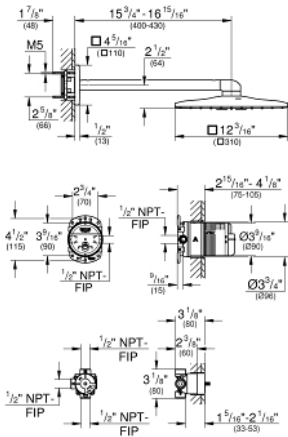

RAINSHOWER 310  
SMARTACTIVE CUBE  
Shower Head Set 2 Sprays  
MODEL # 26504000

Pure Freude  
an Wasser

**Product Description:**  
RAINSHOWER 310 SMARTACTIVE CUBE  
Shower Head Set 2 Sprays

**Standard Specification:**

- Consisting of:
- Rainshower 310 SmartActive Cube shower head
- 2 Spray patterns:
- GROHE PureRain, ActiveRain
- Includes 16" shower arm
- 1.75 gpm
- **GROHE DreamSpray** perfect spray pattern
- **GROHE StarLight** chrome finish
- **SpeedClean** anti-lime system
- Inner WaterGuide for a longer life
- Rough-in set for shower head
- 2-Way diverter rough-in set 29 900 000 (Trim set to be ordered separately)

**Applicable Codes & Standards:**

- Energy Policy Act of 1992
- ASME A112.18.1/CSA B125.1
- US Federal and State material regulations

**Color:**

- 26504000 StarLight Chrome