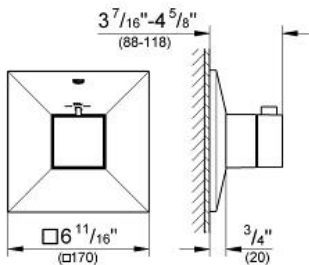

# ALLURE BRILLIANT Custom Shower Thermostatic Trim with Control Module

MODEL # 19795000

Pure Freude  
an Wasser

**Product Description:**  
**ALLURE BRILLIANT**  
**Custom Shower Thermostatic Trim with Control Module**

**Standard Specification:**

- For high-flow, multiple outlet custom shower applications
- Requires separate volume controls
- **GROHE TurboStat** technology
- Requires GrohFlex universal rough-In box (35 026 000) (sold separately)
- Max Flow Rate: 14 gpm at 45 psi