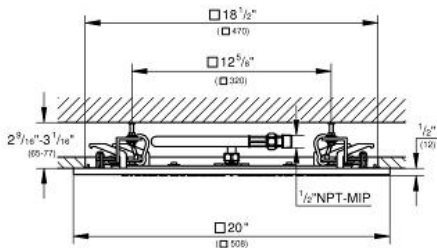

RAINSHOWER F-SERIES 20" Ceiling Shower Head - 1 spray

MODEL # 26471000

Pure Freude
an Wasser

GROHE

Product Description:
RAINSHOWER F-SERIES 20"
Ceiling Shower Head - 1 spray

Standard Specification:

- Rain spray pattern (1 spray-rain)
- 20" x 20"
- Metal
- 1/2" NPT Female thread
- GROHE EcoJoy 1.75 gpm (6.6 l/min) flow limiter
- GROHE DreamSpray perfect spray pattern
- GROHE StarLight chrome finish
- SpeedClean anti-lime system
- Suitable for instantaneous heater