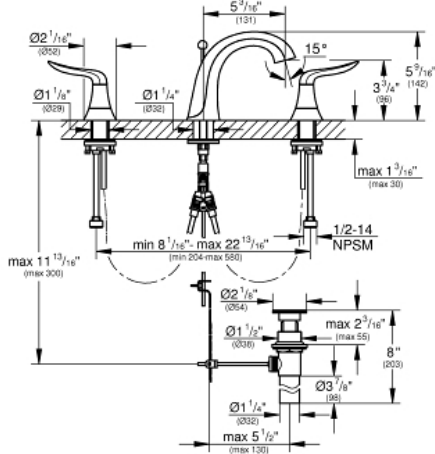

AGIRA
8" Widespread Two-Handle
Bathroom Faucet
MODEL # 2042500A

Pure Freude
an Wasser

Product Description:

AGIRA

8" Widespread Two-Handle Bathroom Faucet

Standard Specification:

- GROHE EcoJoy technology for less water and perfect flow
- Spout with flow control
- GROHE StarLight chrome finish
- GROHE SilkMove
- 5 3/16" spout reach
- 3 3/4" Aerator height
- 5 9/16" Faucet Height
- GROHE QuickFix installation system
- Includes Metal Pop-up
- Max flow rate: 1.2 gpm (4.56 L/min)
- Available at FERGUSON and Build.com

Color:

□ 2042500A StarLight Chrome