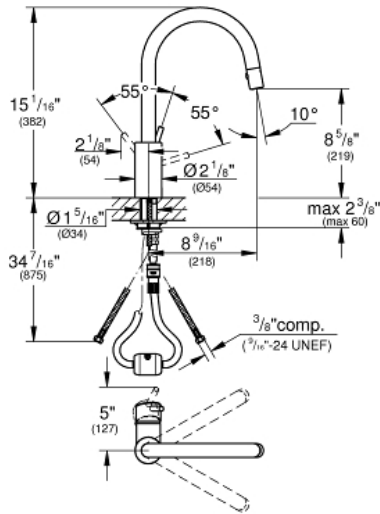

CONCETTO
Single-Handle Kitchen Faucet
MODEL # 32665001

Pure Freude
an Wasser

Product Description:
CONCETTO
Single-Handle Kitchen Faucet

- Standard Specification:**
- High spout
 - Single hole installation
 - **GROHE StarLight** finish
 - **GROHE SilkMove** 1.4" (35 mm) ceramic cartridge flow strainer
 - Swivel Spout
 - Integrated non-return valve
 - Protected against backflow
 - Stainless steel flex lines
 - Quick installation system
 - Max Flow Rate: 1.75 gpm (6.6 L/min)

- Applicable Codes & Standards:**
- Energy Policy Act of 1992
 - NSF 61
 - ASME A112.18.1/CSA B125.1
 - US Federal and State material regulations
 - ICC/ANSI A117.1

Color:
 32665001 StarLight Chrome